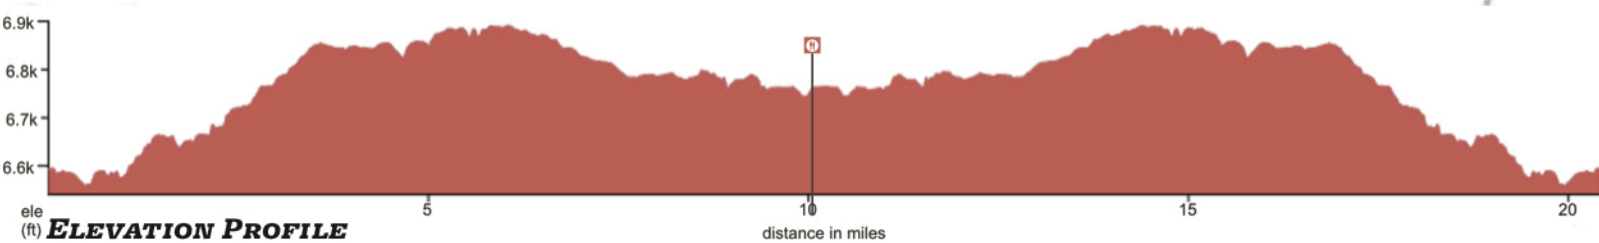

25-50-100 Mile Rides

20 Mile Gravel Route

Gran & Medio Fondos
Rail Trail Gravel Ride

START
SANTA FE
COMMUNITY
COLLEGE

Spur Trail

Turn to/from
Rail Trail

AVENIDA ELDORADO

ELDORADO
AT SANTA FE

Turn around at
Ave. Eldorado

ELEVATION PROFILE

distance in miles