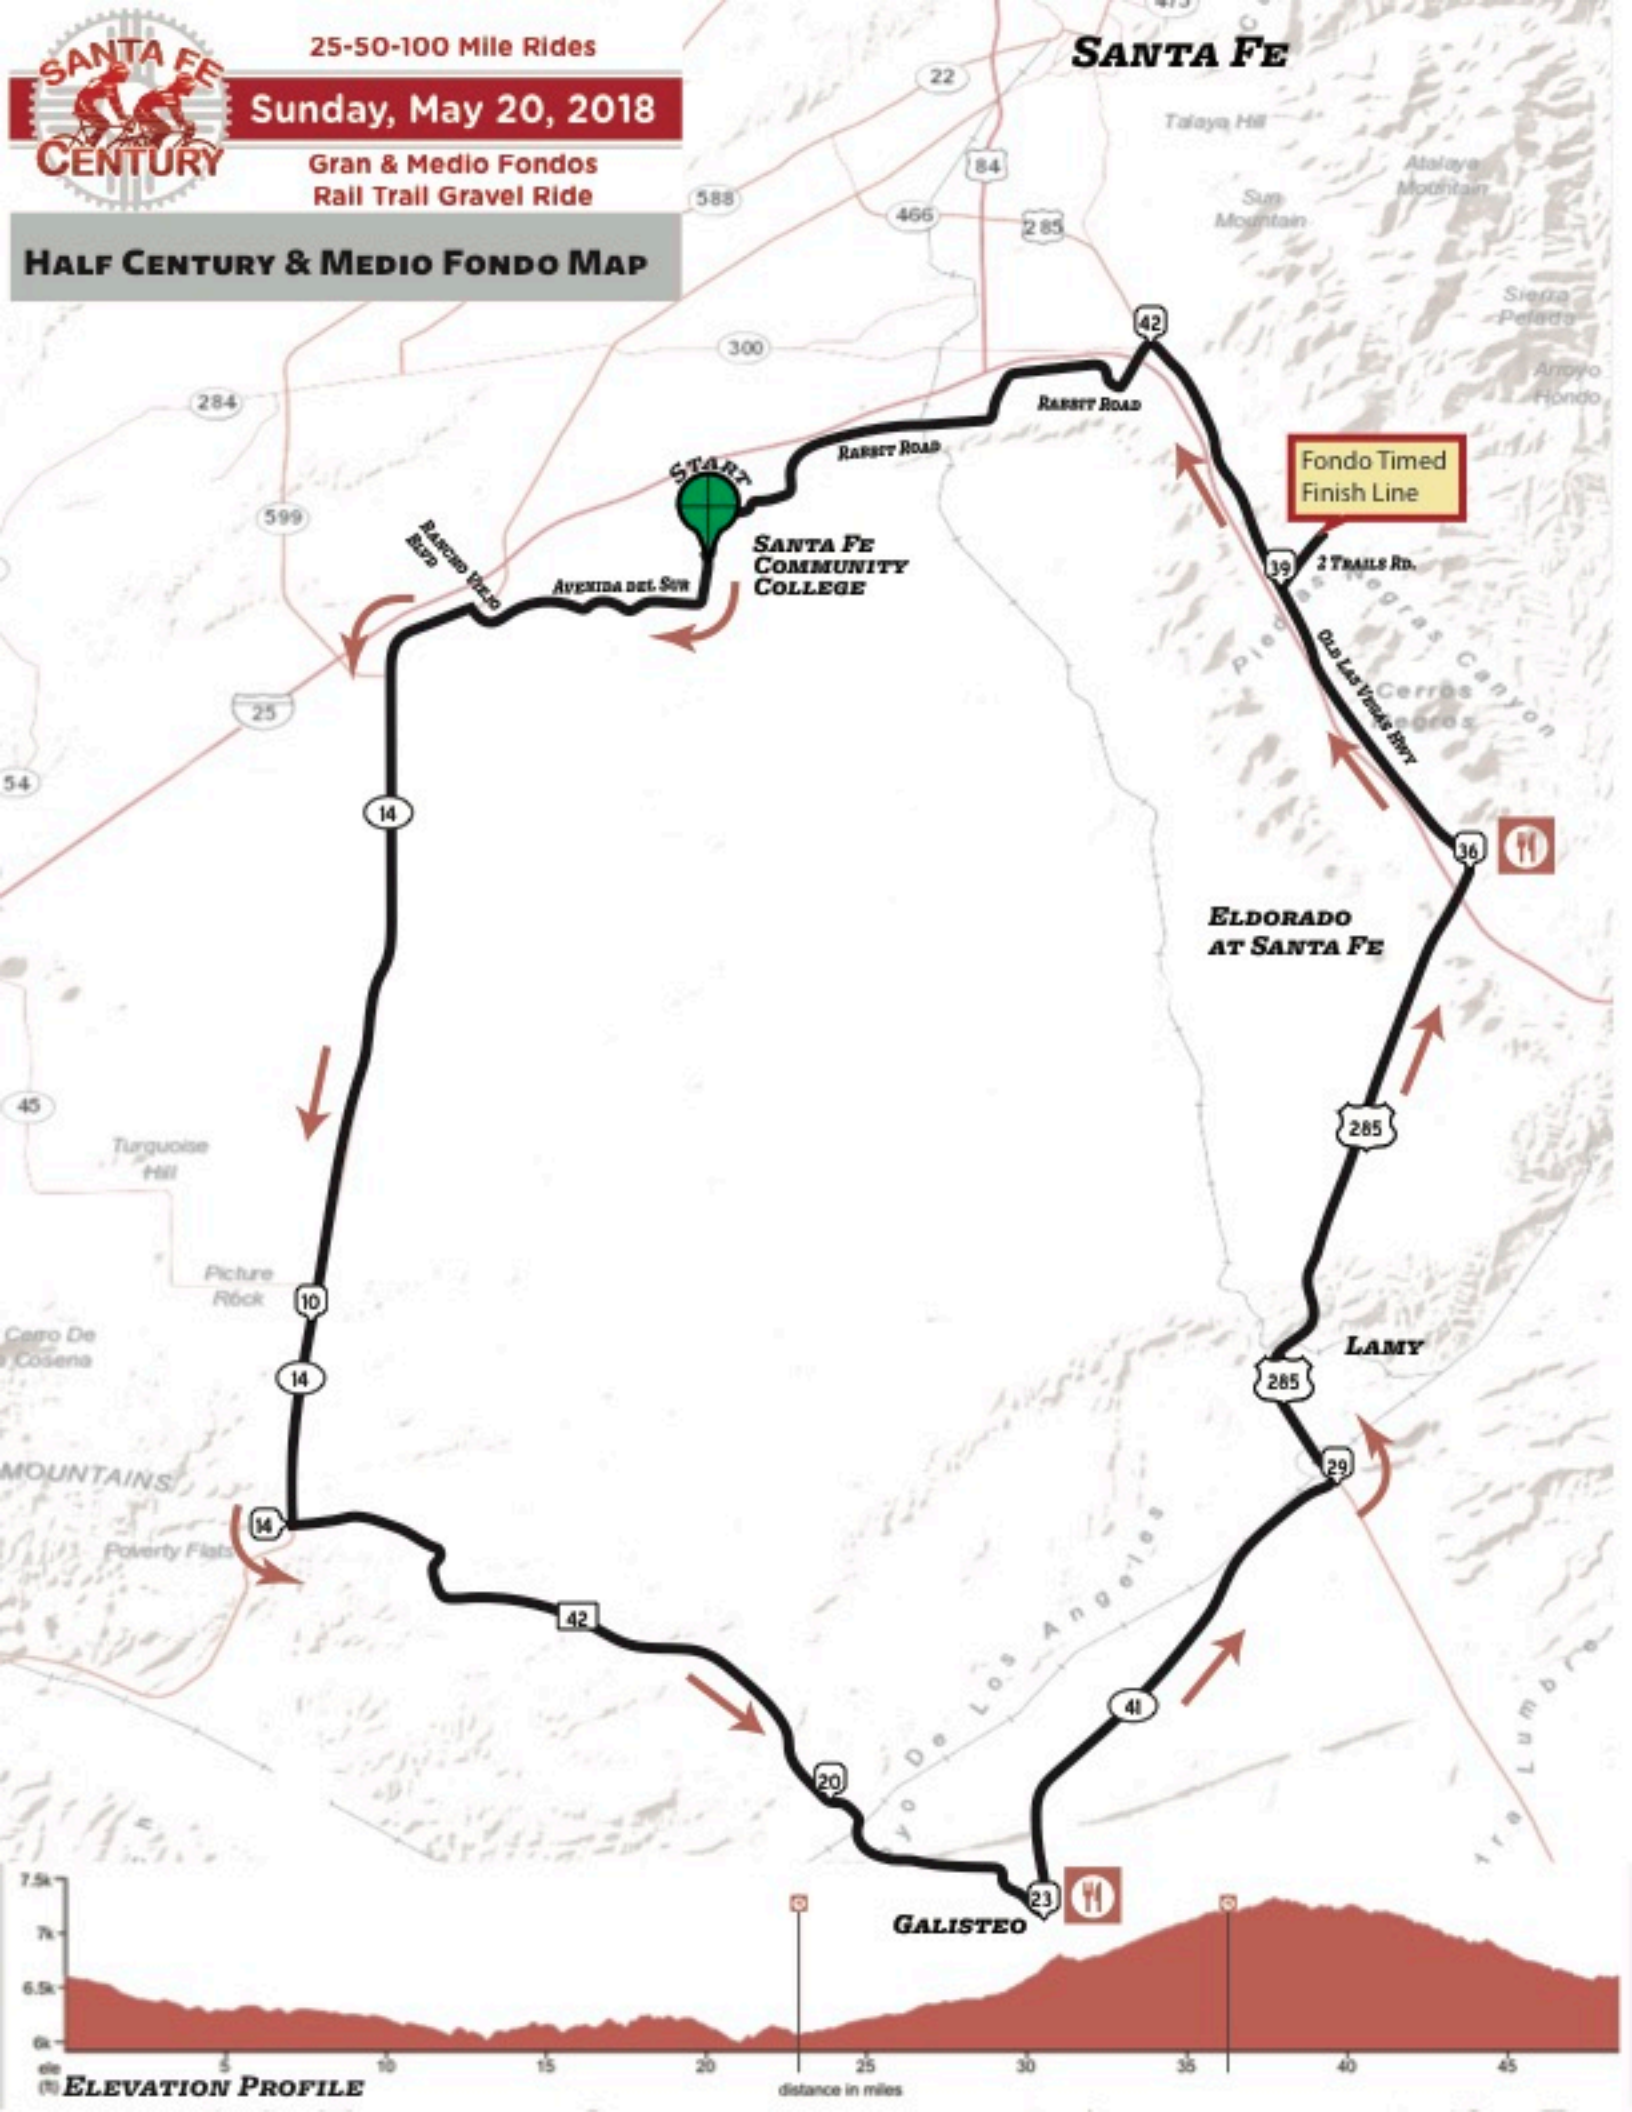

25-50-100 Mile Rides

Sunday, May 20, 2018

Gran & Medio Fondos
Rall Trail Gravel Ride

SANTA FE

HALF CENTURY & MEDIO FONDO MAP

START

SANTA FE COMMUNITY COLLEGE

Fondo Timed Finish Line

ELDORADO AT SANTA FE

LAMY

GALISTEO